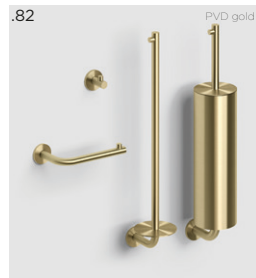

KALDUR

CL/09.05099.XX.01
€ 313,00