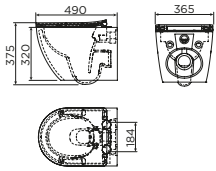

*Looking for a
basin and toilet
in the exact
same colour?
The perfect
match is here.*

TOILET

HANDBASIN

TOILET - HANDBASIN - TAP & DRAIN SET

IB/04.01221.02
€ 293,00

IB/04.01221.02.20
€ 415,00

IB/04.01221.02.21
€ 415,00