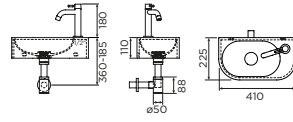

*Looking for a
basin and toilet
in the exact
same colour?
The perfect
match is here.*

TOILET

HANDBASIN

TOILET - HANDBASIN - TAP & DRAIN SET

IB/04.01221.02
€ 293,00

IB/04.01221.02.20
€ 415,00

IB/04.01221.02.21
€ 415,00