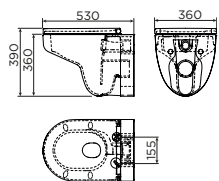

Looking for a budget-friendly vortex toilet for the project market? InBe 2 is your best choice!

VORTEX

VORTEX

VISIBLE MOUNTING

IB/04.12240

€ 189,00

IB/03.03016

€ 82,00