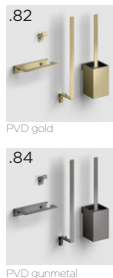

CL/06.05.004.41.R
€ 229,00

clou

Aesop

MATCH WITH YOUR FAVOURITES

LOOK AT ME - ROUND

CL/08.07.040.04 Ø40cm
€ 180,00

CL/08.13.045.05 Ø45cm
€ 325,00

LOOK AT ME - OVAL

CL/08.11.028.04 28x90cm
€ 289,00

CL/08.13.045.21 45x100cm
€ 398,00

FOLD

CL/09.04099.XX.01
€ 299,00

PVD gold

.21 matt black

.20 matt white

.84 PVD gunmetal