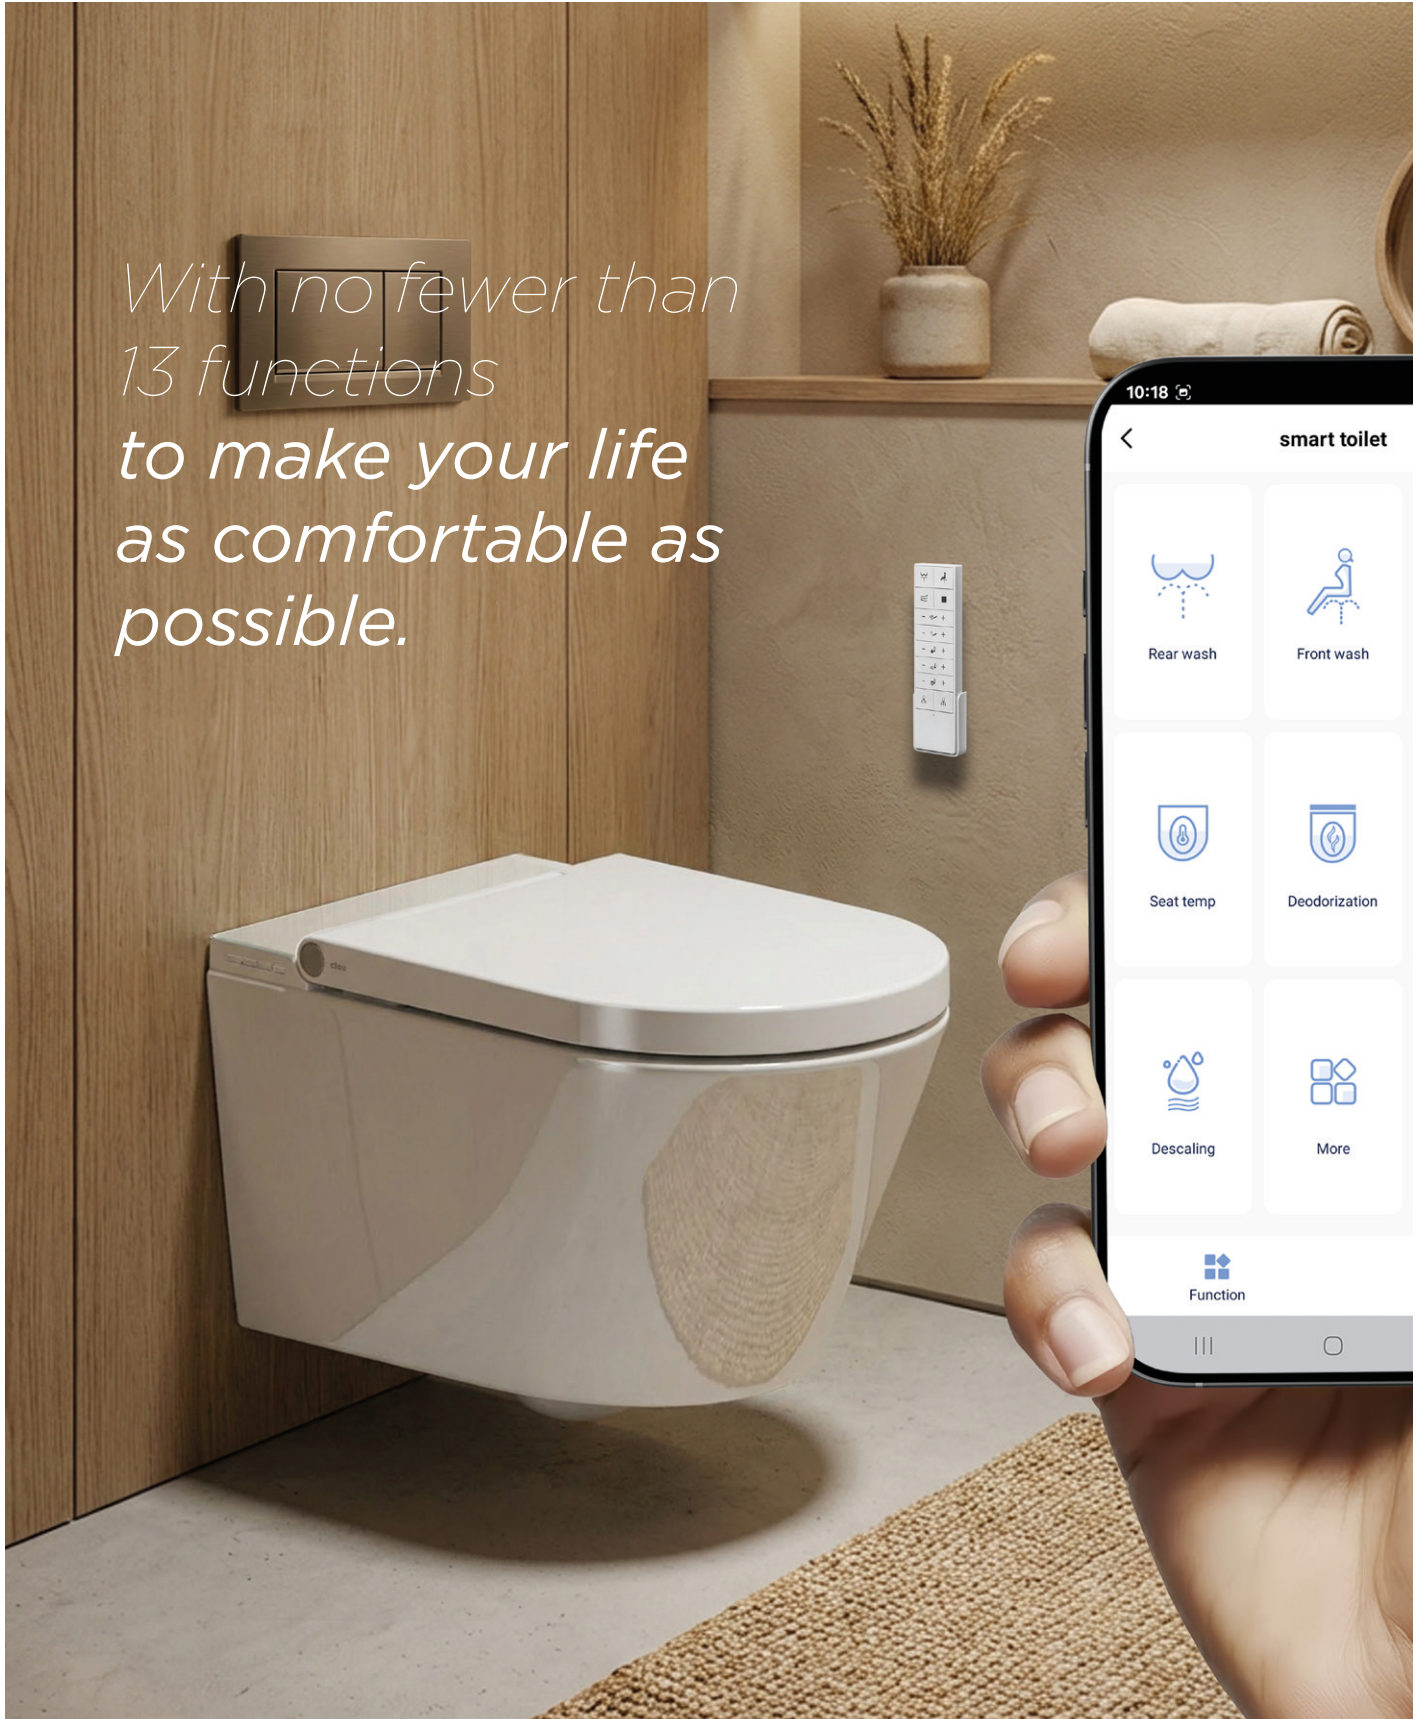

CLEVER SMART BIDET TOILET

SOFT CLOSE
SOFT CLOSE
FERMETURE DOUCEUR
SOFT-CLOSE

*With no fewer than
13 functions
to make your life
as comfortable as
possible.*