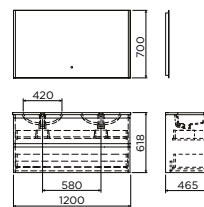

badkamermeubel met 2 lades in Grieks eiken, **dubbele wastafel** wit keramiek met kraangat, LED spiegel 2700K met anticondens.

bathroom furniture with 2 drawers Greek oak, **double inset washbasin** white ceramics with tap hole, LED mirror 2700K with anti-fog.

meuble salle de bains à 2 tiroir chêne grec, **lavabo double** en céramique avec trou pour robinet, LED miroir 2700K avec anti buée.

Badezimmermöbel mit 2 Schubladen Griechisches Eiche, **Doppel-Einbauwaschtisch** Keramik mit Hahnloch, LED Spiegel 2700K mit Anti-Kondensation.

InBe spare parts > p. 90

InBe badkamermeubels worden uitsluitend als set verkocht.
InBe bathroom furniture is exclusively sold as a set.
Les meubles de salle de bains InBe sont vendus uniquement par ensemble.
InBe-Badezimmermöbel werden nur als Set verkauft.

can be combined with

InBe accessories set
chrome IB/09.60099.01 € 149,00

* heat shrink tube incl.