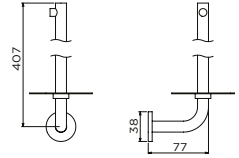

CL/09.05035.29 € 70,00

reserverolhouder t.b.v. 3 stuks, chroom
backup toilet paper holder for 3 pieces, chrome
porte-rouleau réserve pour 3 rouleaux, chrome
Reserverollenhalter für 3 Stück, Chrom

CL/09.05035.41 € 70,00

reserverolhouder t.b.v. 3 stuks, rvs geborsteld
backup toilet paper holder for 3 pieces, brushed stainless steel
porte-rouleau réserve pour 3 rouleaux, inox brossé
Reserverollenhalter für 3 Stück, Edelstahl gebürstet

CL/09.05035.20 € 70,00

reserverolhouder t.b.v. 3 stuks, mat wit
backup toilet paper holder for 3 pieces, matt white
porte-rouleau réserve pour 3 rouleaux, blanc mat
Reserverollenhalter für 3 Stück, matt weiß

CL/09.05035.21 € 70,00

reserverolhouder t.b.v. 3 stuks, mat zwart
backup toilet paper holder for 3 pieces, matt black
porte-rouleau réserve pour 3 rouleaux, noir mat
Reserverollenhalter für 3 Stück, matt schwarz

CL/09.05035.82 € 79,00

reserverolhouder t.b.v. 3 stuks, goud geborsteld PVD
backup toilet paper holder for 3 pieces, gold brushed PVD
porte-rouleau réserve pour 3 rouleaux, or brossé PVD
Reserverollenhalter für 3 Stück, Gold gebürstet PVD

CL/09.05035.83 € 79,00

reserverolhouder t.b.v. 3 stuks, brons geborsteld PVD
backup toilet paper holder for 3 pieces, bronze brushed PVD
porte-rouleau réserve pour 3 rouleaux, bronze brossé PVD
Reserverollenhalter für 3 Stück, Bronze gebürstet PVD

CL/09.05035.84 € 79,00

reserverolhouder t.b.v. 3 stuks, gunmetal geborsteld PVD
backup toilet paper holder for 3 pieces, gun metal brushed PVD
porte-rouleau réserve pour 3 rouleaux, canon de fusil brossé PVD
Reserverollenhalter für 3 Stück, Gunmetal gebürstet PVD

can be combined with