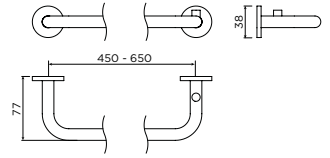

< CL/09.05051.41 45cm € 76,00
CL/09.05057.41 65cm € 82,00

handdoekrek, rvs geborsteld
towel rail, brushed stainless steel
porte-serviette, inox brossé
Handtuchhalter, Edelstahl gebürstet