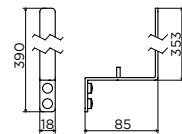

CL/09.04035.82 € 73,00

reserverolhouder t.b.v. 3 stuks, goud geborsteld PVD
backup toilet paper holder for 3 pieces, gold brushed PVD
porte-rouleau réserve pour 3 rouleaux, or brossé PVD
Reserverollenhalter für 3 Stück, Gold gebürstet PVD

CL/09.04035.83 € 73,00

reserverolhouder t.b.v. 3 stuks, brons geborsteld PVD
backup toilet paper holder for 3 pieces, bronze brushed PVD
porte-rouleau réserve pour 3 rouleaux, bronze brossé PVD
Reserverollenhalter für 3 Stück, Bronze gebürstet PVD

CL/09.04035.84 € 73,00

reserverolhouder t.b.v. 3 stuks, gunmetal geborsteld PVD
backup toilet paper holder for 3 pieces, gun metal brushed PVD
porte-rouleau réserve pour 3 rouleaux, canon de fusil brossé PVD
Reserverollenhalter für 3 Stück, Gunmetal gebürstet PVD