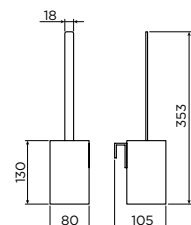

CL/09.04035.83 € 73,00

reserverolhouder t.b.v. 3 stuks, brons geborsteld PVD
backup toilet paper holder for 3 pieces, bronze brushed PVD
porte-rouleau réserve pour 3 rouleaux, bronze brossé PVD
Reserverollenhalter für 3 Stück, Bronze gebürstet PVD

CL/09.04035.84 € 73,00

reserverolhouder t.b.v. 3 stuks, gunmetal geborsteld PVD
backup toilet paper holder for 3 pieces, gun metal brushed PVD
porte-rouleau réserve pour 3 rouleaux, canon de fusil brossé PVD
Reserverollenhalter für 3 Stück, Gunmetal gebürstet PVD

CL/09.04041.82 € 145,00

toiletborstelgarnituur, wandmontage, goud geborsteld PVD
wall mounted toilet brush holder, gold brushed PVD
porte-balai à suspendre, or brossé PVD
WC-Bürstengarnitur, Wandmontage, Gold gebürstet PVD