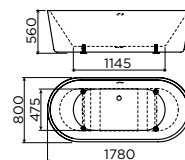

IB/05.40301.10 € 2.045,00

36 kg, 225 l.

inclusief Viega stop/go plug, overloop en sifon, wit
Viega stop/go drain, overflow and siphon included, white
bonde stop/go, trop-plein et siphon Viega inclus, blanc
Inklusive Viega Stop/Go-Ablaufgarnitur, Überlauf und Siphon, Weiß