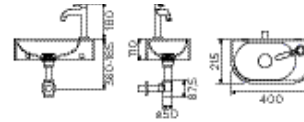

IB/03.03094.21

€ 160,00

set 7, glanzend wit keramiek, mat zwart, **one-pack**
set 7, gloss white ceramics, matt black, **one-pack**
ensemble 7, céramique blanc brillant, noir mat, **monocomposant**
Satz 7, hochglanz Keramik weiß, matt schwarz, **Einzelpackung**