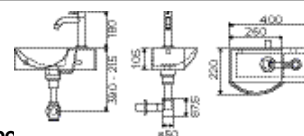

IB/03.03093

€ 150,00

set 8, glanzend wit keramiek, chroom, **one-pack**
set 8, gloss white ceramics, chrome, **one-pack**
ensemble 8, céramique blanc brillant, chrome, **monocomposant**
Satz 8, hochglanz Keramik weiß, Chrom, **Einzelpackung**