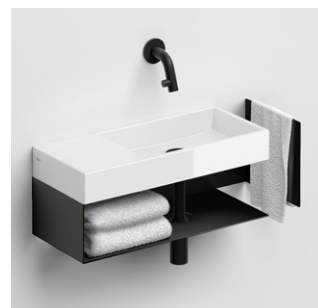

CABINET / for Mini Wash Me 45cm handbasins

NEW

in stock