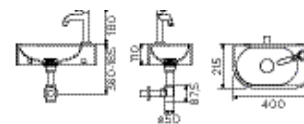

IB/03.03094

€ 150,00

set 7, glanzend wit keramiek, chroom, **one-pack**
set 7, gloss white ceramics, chrome, **one-pack**
ensemble 7, céramique blanc brillant, chrome, **monocomposant**
Satz 7, hochglanz Keramik weiß, Chrom, **Einzelpackung**