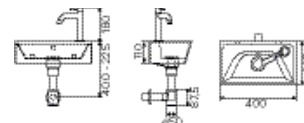

IB/03.03095

€ 150,00

set 6, glanzend wit keramiek, chroom, **one-pack**
set 6, gloss white ceramics, chrome, **one-pack**
ensemble 6, céramique blanc brillant, chrome, **monocomposant**
Satz 6, hochglanz Keramik weiß, Chrom, **Einzelpackung**