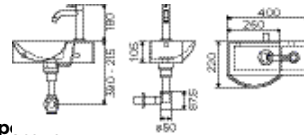

IB/03.03093.21

€ 160,00

set 8, glanzend wit keramiek, mat zwart, **one-pack**
set 8, gloss white ceramics, matt black, **one-pack**
ensemble 8, céramique blanc brillant, noir mat, **monocomposant**
Satz 8, hochglanz Keramik weiß, matt schwarz, **Einzelpackung**