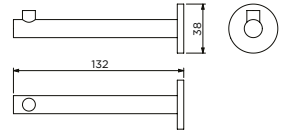

CL/09.05031.41 € 39,00

toiletrolhouder, recht, rvs geborsteld
toilet paper holder, straight, brushed stainless steel
porte-rouleau, droit, inox brossé
Papierrollenhalter, recht, Edelstahl gebürstet