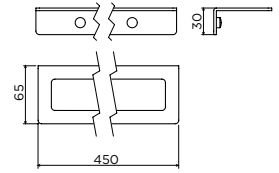

CL/09.04051.83 € 110,00

handdoekrek 45 cm, brons geborsteld PVD
towel rail 45 cm, bronze brushed PVD
porte-serviette 45 cm, bronze brossé PVD
Handtuchhalter 45 cm, Bronze gebürstet PVD