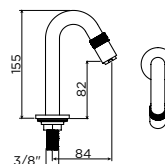

CL/06.03013.83 € 143,22

Freddo 9, brons geborsteld PVD
Freddo 9, bronze brushed PVD
Freddo 9, bronze brossé PVD
Freddo 9, Bronze gebürstet PVD