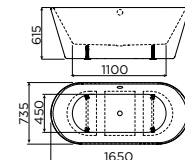

IB/05.40302.10 € 2.045,00

38 kg, 240 l.

inclusief Viega stop/go plug en sifon, wit
Viega stop/go drain and siphon included, white
bonde stop/go et siphon Viega inclus, blanc
Inklusive Viega Stop/Go-Ablaufgarnitur und Siphon, Weiß