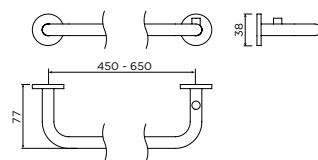

< CL/09.05051.41 45cm € 76,00
CL/09.05057.41 65cm € 82,00

handdoekrek, rvs geborsteld
towel rail, brushed stainless steel
porte-serviette, inox brossé
Handtuchhalter, Edeldstahl gebürstet