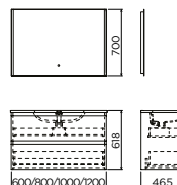

badkamermeubel met 2 lades in Grieks eiken, **enkele wastafel** wit keramiek met kraangat, LED spiegel 2700K met anticondens.

bathroom furniture with 2 drawers Greek oak, **single inset washbasin** white ceramics with tap hole, LED mirror 2700K with anti-fog.

meuble salle de bains à 2 tiroirs chêne grec, **lavabo simple** en céramique avec trou pour robinet, LED miroir 2700K avec anti buée.

Badezimmermöbel mit 2 Schubladen Griechisches Eiche, **Einzel-Einbau-waschtisch** Keramik mit Hahnloch, LED Spiegel 2700K mit Anti-Kondensation.