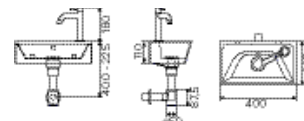

IB/03.03095

€ 150,00

set 6, glanzend wit keramiek, chroom, **one-pack**
set 6, gloss white ceramics, chrome, **one-pack**
ensemble 6, céramique blanc brillant, chrome, **monocomposant**
Satz 6, hochglanz Keramik weiß, Chrom, **Einzelpackung**