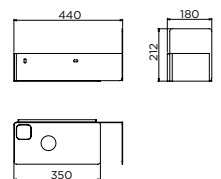

can be combined with

New Flush 3 right with tap hole
gloss white ceramics CL/03.03430.01 € 302,40

New Flush 3 left with tap hole
gloss white ceramics CL/03.03432.01 € 302,40

New Flush 3 left without tap hole
gloss white ceramics CL/03.03432 € 302,40
aluite CL/03.13432 € 504,00
aluite + drain plate CL/03.13432.02 € 567,00