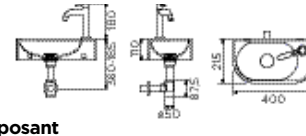

IB/03.03094.21

€ 160,00

set 7, glanzend wit keramiek, mat zwart, **one-pack**
set 7, gloss white ceramics, matt black, **one-pack**
ensemble 7, céramique blanc brillant, noir mat, **monocomposant**
Satz 7, hochglanz Keramik weiß, matt schwarz, **Einzelpackung**