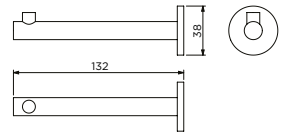

CL/09.05031.41 € 39,00

toiletrolhouder, recht, rvs geborsteld
toilet paper holder, straight, brushed stainless steel
porte-rouleau, droit, inox brossé
Papierrollenhalter, recht, Edelstahl gebürstet