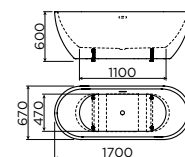

IB/05.40102.10 € 1.940,00

42 kg, 250 l.

inclusief Viega stop/go plug, overloop en sifon, wit
Viega stop/go drain, overflow and siphon included, white
bonde stop/go, trop-plein et siphon Viega inclus, blanc
Inklusive Viega Stop/Go-Ablaufgarnitur, Überlauf und Siphon, Weiß