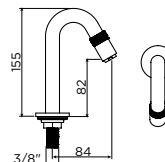

CL/06.03013.83 € 143,22
Freddo 9, brons geborsteld PVD
Freddo 9, bronze brushed PVD
Freddo 9, bronze brossé PVD
Freddo 9, Bronze gebürstet PVD