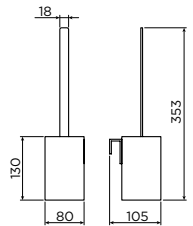

CL/09.04035.83 € 73,00

reserverolhouder t.b.v. 3 stuks, brons geborsteld PVD
backup toilet paper holder for 3 pieces, bronze brushed PVD
porte-rouleau réserve pour 3 rouleaux, bronze brossé PVD
Reserverollenhalter für 3 Stück, Bronze gebürstet PVD

CL/09.04035.84 € 73,00

reserverolhouder t.b.v. 3 stuks, gunmetal geborsteld PVD
backup toilet paper holder for 3 pieces, gun metal brushed PVD
porte-rouleau réserve pour 3 rouleaux, canon de fusil brossé PVD
Reserverollenhalter für 3 Stück, Gunmetal gebürstet PVD

CL/09.04041.82 € 145,00

toiletborstelgarnituur, wandmontage, goud geborsteld PVD
wall mounted toilet brush holder, gold brushed PVD
porte-balai à suspendre, or brossé PVD
WC-Bürstengarnitur, Wandmontage, Gold gebürstet PVD