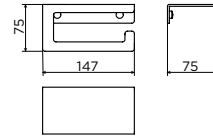

CL/09.04029.83 € 78,00

toiletrolhouder met cover, brons geborsteld PVD
toilet paper holder with cover, bronze brushed PVD
porte-rouleau avec couvercle, bronze brossé PVD
Papierrollenhalter mit Deckel, Bronze gebürstet PVD