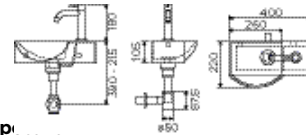

IB/03.03093.21

€ 160,00

set 8, glanzend wit keramiek, mat zwart, **one-pack**
set 8, gloss white ceramics, matt black, **one-pack**
ensemble 8, céramique blanc brillant, noir mat, **monocomposant**
Satz 8, hochglanz Keramik weiß, matt schwarz, **Einzelpackung**