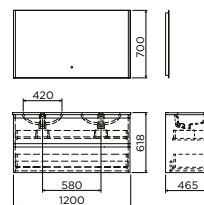

badkamermeubel met 2 lades in Grieks eiken, **dubbele wastafel** wit keramiek met kraangat, LED spiegel 2700K met anticondens.

bathroom furniture with 2 drawers Greek oak, **double inset washbasin** white ceramics with tap hole, LED mirror 2700K with anti-fog.

meuble salle de bains à 2 tiroir chêne grec, **lavabo double** en céramique avec trou pour robinet, LED miroir 2700K avec anti buée.

Badezimmermöbel mit 2 Schubladen Griechisches Eiche, **Doppel-Einbauwaschtisch** Keramik mit Hahnloch, LED Spiegel 2700K mit Anti-Kondensation.

InBe spare parts > p. 90

InBe badkamermeubels worden uitsluitend als set verkocht.
InBe bathroom furniture is exclusively sold as a set.
Les meubles de salle de bains InBe sont vendus uniquement par ensemble.
InBe-Badezimmermöbel werden nur als Set verkauft.

can be combined with

InBe accessories set
chrome IB/09.60099.01 € 149,00

* heat shrink tube incl.