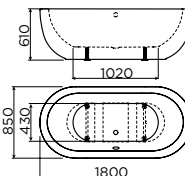

IB/05.40305.10 € 2.255,00

58 kg, 330 l.

5,5 cm diepe uitsparing in de vloer vereist
5,5 cm deep recess is required in the floor
évidement de 5,5 cm nécessaire dans le sol
5,5 cm Vertiefung in dem Boden erforderlich

inclusief Viega stop/go plug en sifon, wit
Viega stop/go drain and siphon included, white
bonde stop/go et siphon Viega inclus, blanc
Inklusive Viega Stop/Go-Ablaufgarnitur und Siphon, Weiß