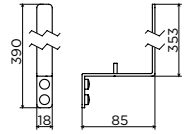

CL/09.04035.82 € 73,00

reserverolhouder t.b.v. 3 stuks, goud geborsteld PVD
backup toilet paper holder for 3 pieces, gold brushed PVD
porte-rouleau réserve pour 3 rouleaux, or brossé PVD
Reserverollenhalter für 3 Stück, Gold gebürstet PVD

CL/09.04035.83 € 73,00

reserverolhouder t.b.v. 3 stuks, brons geborsteld PVD
backup toilet paper holder for 3 pieces, bronze brushed PVD
porte-rouleau réserve pour 3 rouleaux, bronze brossé PVD
Reserverollenhalter für 3 Stück, Bronze gebürstet PVD

CL/09.04035.84 € 73,00

reserverolhouder t.b.v. 3 stuks, gunmetal geborsteld PVD
backup toilet paper holder for 3 pieces, gun metal brushed PVD
porte-rouleau réserve pour 3 rouleaux, canon de fusil brossé PVD
Reserverollenhalter für 3 Stück, Gunmetal gebürstet PVD