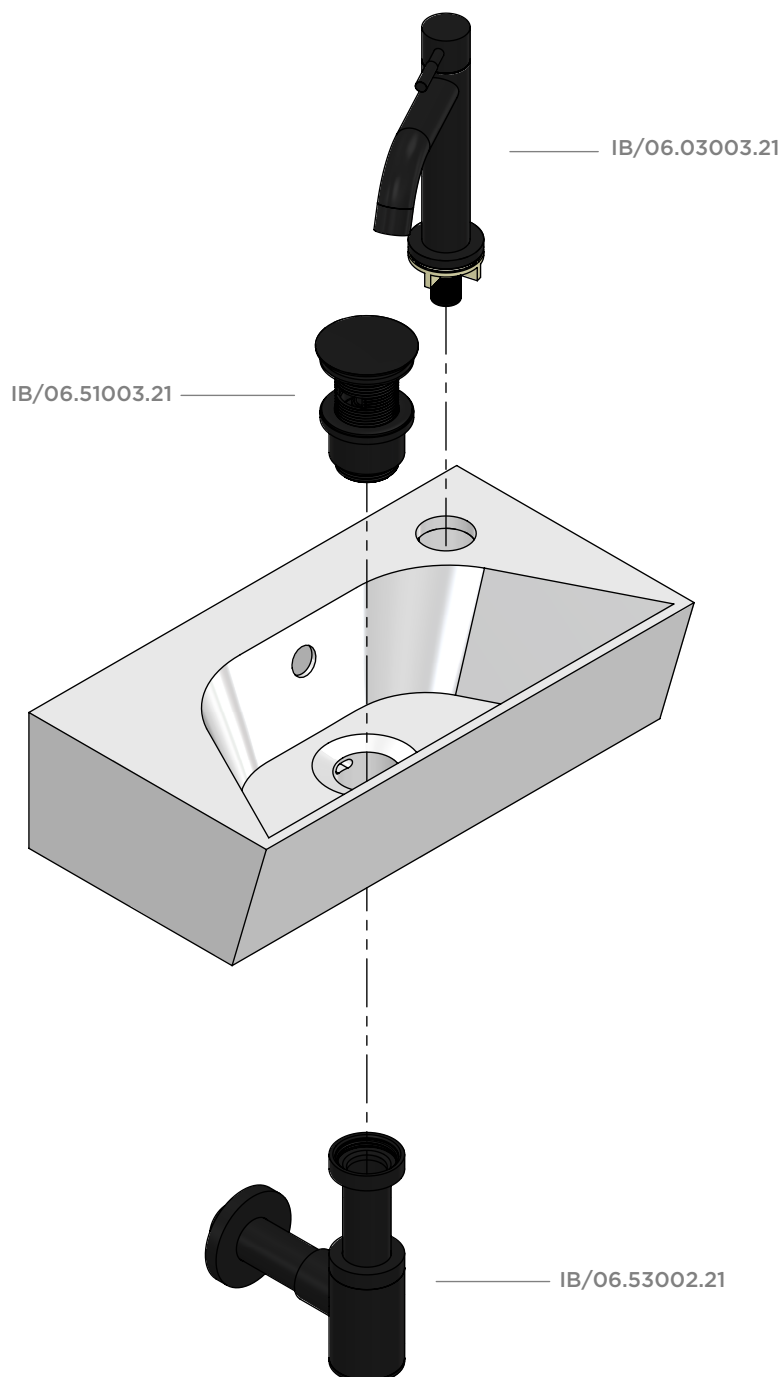

InBe - handbasin set

InBe set 6, matt black

clou

IB/06.03095.21

Spare parts

For spare parts of the products shown above, please see the exploded view of the corresponding product.