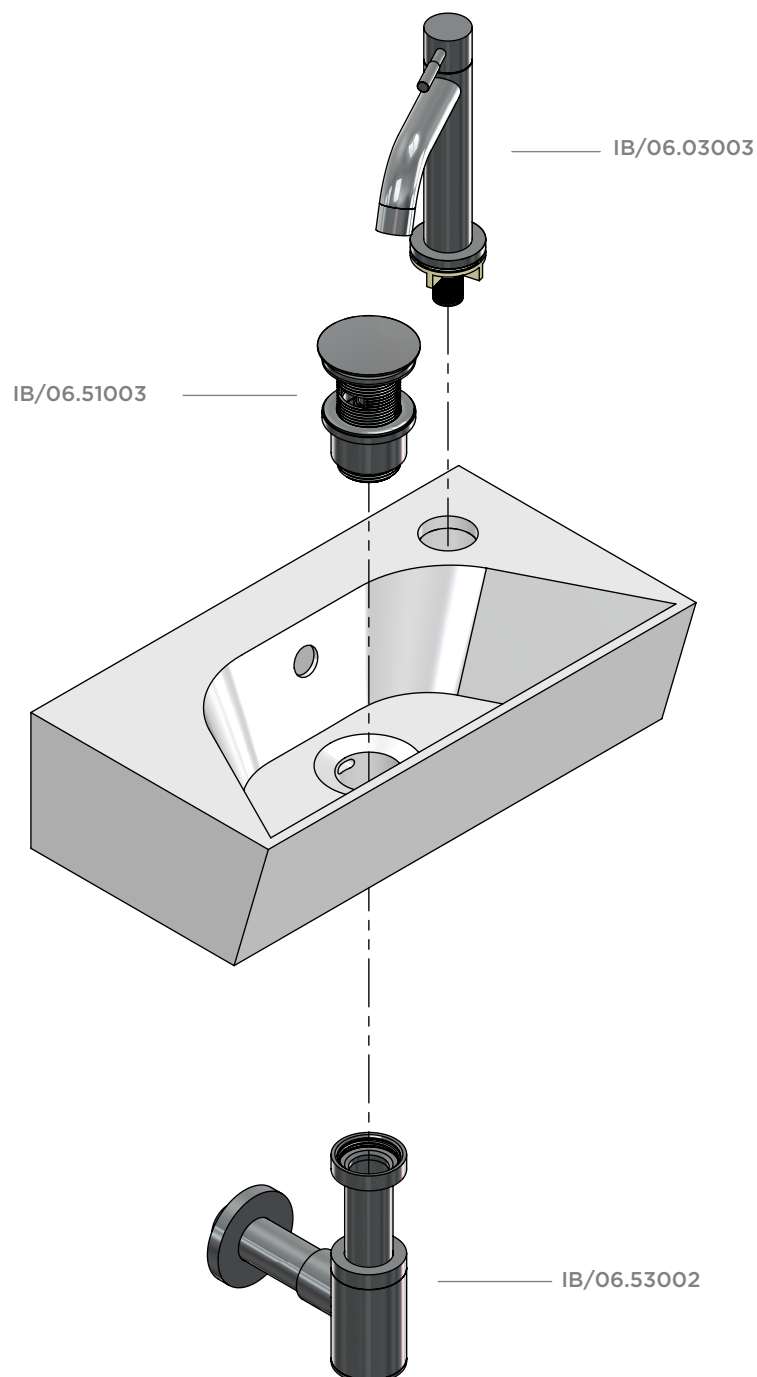

# InBe - handbasin set

InBe set 6, chrome

# clou

IB/06.03095

Spare parts

For spare parts of the products shown above, please see the exploded view of the corresponding product.