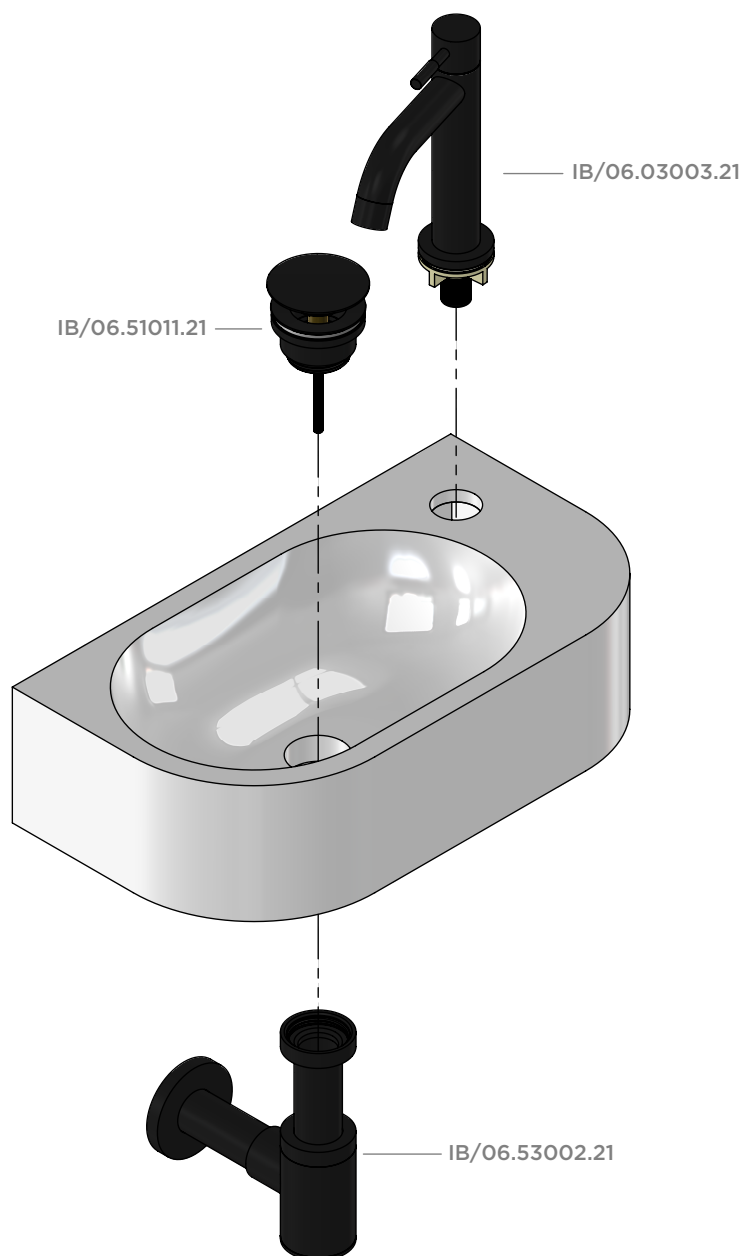

# InBe - handbasin set

InBe set 7, matt black

---

**clou**

IB/06.03094.21

Spare parts

---

For spare parts of the products shown above, please see the exploded view of the corresponding product.