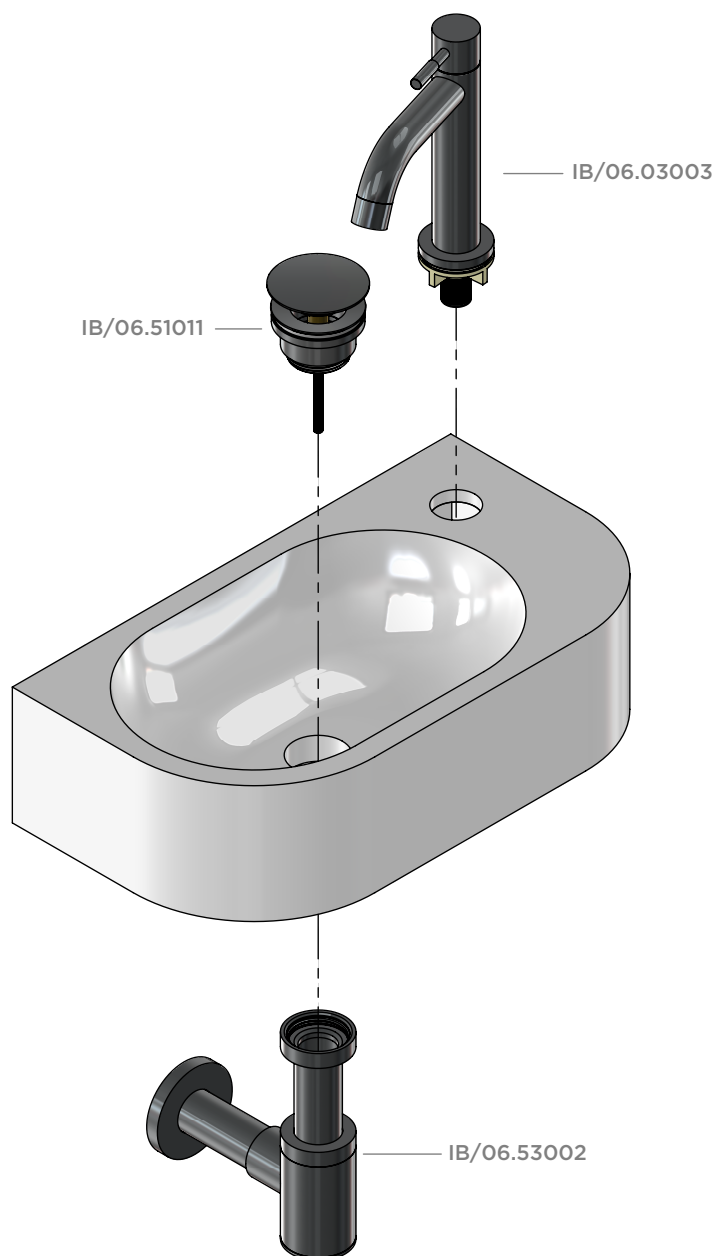

# InBe - handbasin set

InBe set 7, chrome

**clou**

IB/06.03094

Spare parts

For spare parts of the products shown above, please see the exploded view of the corresponding product.