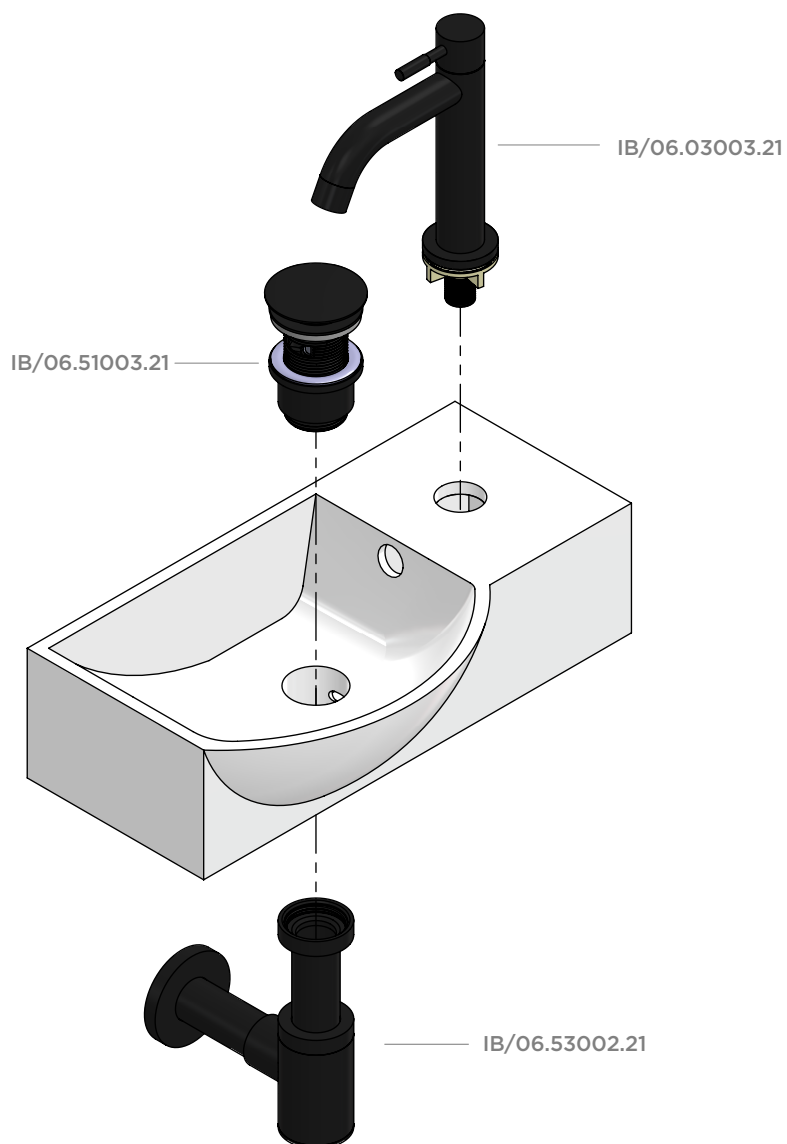

InBe - handbasin set

InBe set 8, matt black

InBe

IB/03.03093.21

For spare parts of the products shown above, please see the exploded view of the corresponding product.