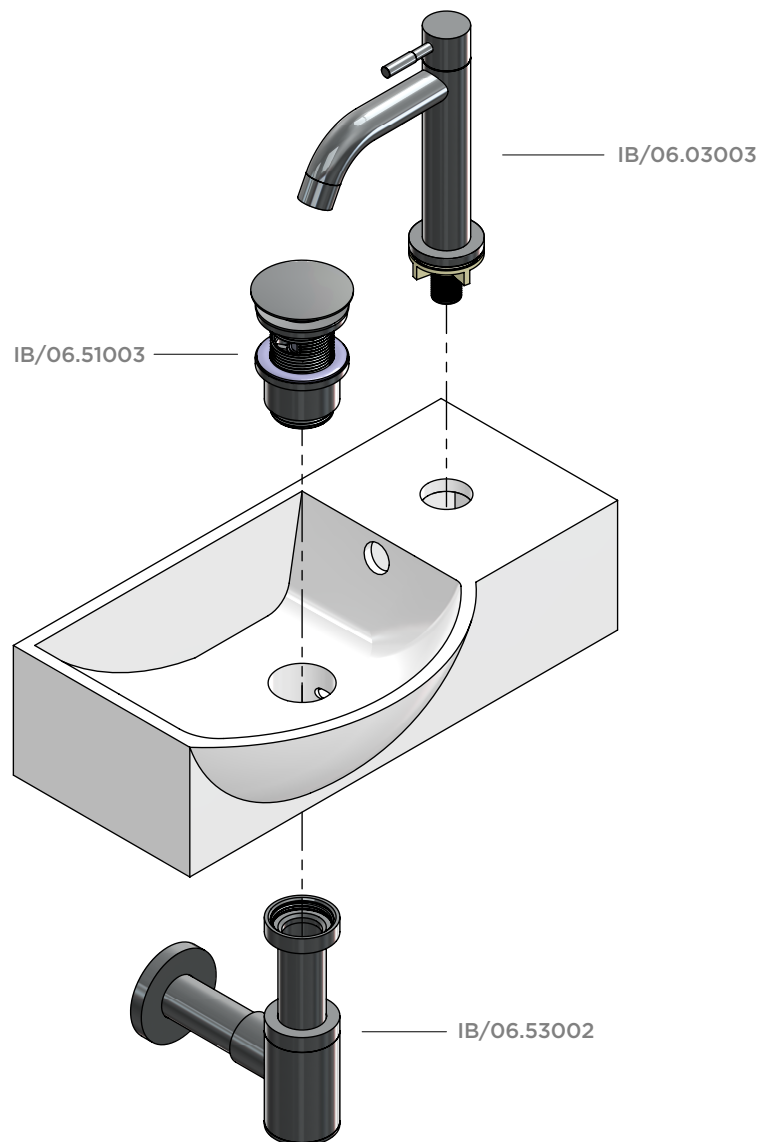

InBe - handbasin set

InBe set 8, chrome

InBe

IB/03.03093

For spare parts of the products shown above, please see the exploded view of the corresponding product.