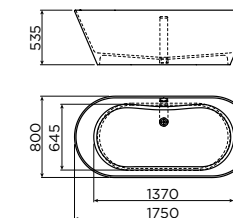

Super slim edged

N

Maar achter al dat moois, schuilt een uiterst uitgekiend bad. Doordat het bad enkelwandig is, heb je maximaal genot van een riante binnenruimte zonder dat de buitenmaat daarvoor groter is. De overloop is prachtig slank en volledig geïntegreerd. Een Viega afvoerset is trouwens inclusief. Kwaliteit zonder meerkosten.

E

Behind all that beauty, lies a highly sophisticated bathtub. Because the bath is single-walled, you have maximum enjoyment of a spacious interior without the outer size being larger. The overflow is beautifully slim and fully integrated. A Viega drain set is also included. Quality without additional costs.

F

Mais derrière toute cette beauté se cache une baignoire extrêmement sophistiquée. La baignoire étant à simple paroi, vous profitez au maximum d'un intérieur spacieux sans que la taille extérieure soit plus grande. Le trop-plein est magnifiquement mince et entièrement intégré. Un ensemble de vidange Viega est également inclus. De la qualité sans frais supplémentaires.

D

Aber hinter all dieser Schönheit verbirgt sich eine äußerst raffinierte Wanne. Da die Wanne einwandig ist, können Sie ein geräumige Innenmaße maximal genießen, ohne dass die äußere Maße größer ist. Der Überlauf ist wunderschön schlank und voll integriert. Ein Viega-Ablaufgarniturset ist ebenfalls enthalten. Qualität ohne zusätzliche Kosten.