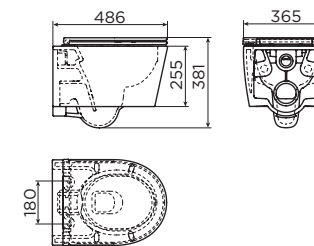

Full functionality without the hassle.

N

Randloos staat voor absoluut gebruiksgemak. De traditionele spoelrand is de ideale plek voor vuil, het hoopt zich op en brengt geurtjes met zich mee. Met de nieuwe randloze toiletten wordt poetsen extra eenvoudig. De kom van het toilet poets je zonder enige moeite en de zitting verwijder je met een simpele druk op de knop. Easy!

E

Rimless stands for absolute ease of use. The traditional flushing rim is the ideal place for dirt to accumulate and create odors. Thanks to the new rimless toilets, cleaning becomes a piece of cake. You can easily clean the bowl of the toilet. The seat releases with a simple push of a button. Easy!

F

Sans bride est synonyme d'une simplicité d'utilisation absolue. La jante de rinçage traditionnelle est l'endroit idéal pour la saleté, elle s'accumule et crée des odeurs. Grâce aux nouvelles toilettes sans bride, le nettoyage devient un jeu d'enfant. Vous pouvez facilement nettoyer la cuvette des toilettes. L'abattant se libère d'une simple pression sur un bouton. Facile!

D

Randlos steht für absolute Benutzerfreundlichkeit. Der traditionelle Spülrand ist der ideale Ort für Schmutzablagerung, er sammelt sich und erzeugt Gerüche. Mit den neuen Spülrandlosen Toiletten ist die Reinigung besonders einfach. Sie können die Toilettenschüssel leicht reinigen und den Sitz mit einem Knopfdruck entfernen. Einfach!